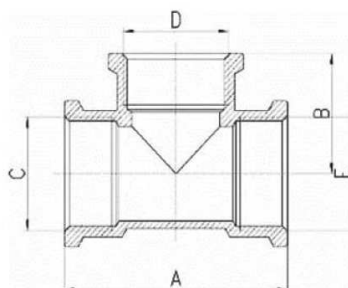

www.franceraccord.fr
BY HARDOUIN

FICHE TECHNIQUE

RACCORD LAITON A VISSER TE 90 FEMELLE

Référence	∅	A	B	C	D	E	Gr
113003	3/8"	35	17,5	3/8"	3/8"	3/8"	46
113004	1/2"	44	22	1/2"	1/2"	1/2"	67
113005	3/4"	56	28	3/4"	3/4"	3/4"	122
113006	1"	64	32	1"	1"	1"	180
113007	1"1/4	76	38	1"1/4	1"1/4	1"1/4	262
113008	1"1/2	81	40,5	1"1/2	1"1/2	1"1/2	340
113009	2"	102	51	2"	2"	2"	605
113010	2"1/2"	134	67	2"1/2"	2"1/2"	2"1/2"	1080
113011	3"	154	77	3"	3"	3"	1775
113012	4"	190	95	4"	4"	4"	3221