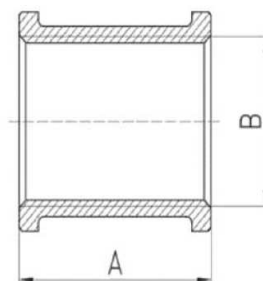

www.franceraccord.fr
BY HARDOUIN

FICHE TECHNIQUE

RACCORD LAITON A VISSER MAMELON MALE

Référence	Ø	A	B	C	SW	Gr
128003	3/8"	22,5	3/8"	3/8"	18	17
128004	1/2"	25,5	1/2"	1/2"	23	33
128005	3/4"	29	3/4"	3/4"	28	44
128006	1"	31,5	1"	1"	35	69
128007	1"1/4	35,5	1"1/4	1"1/4	44	113
128008	1"1/2	39	1"1/2	1"1/2	50	145
128009	2"	45	2"	2"	62	233
128010	2"1/2	58	2"1/2	2"1/2	76,5	374
128011	3"	63	3"	3"	89,5	507
128012	4"	81	4"	4"	115	920